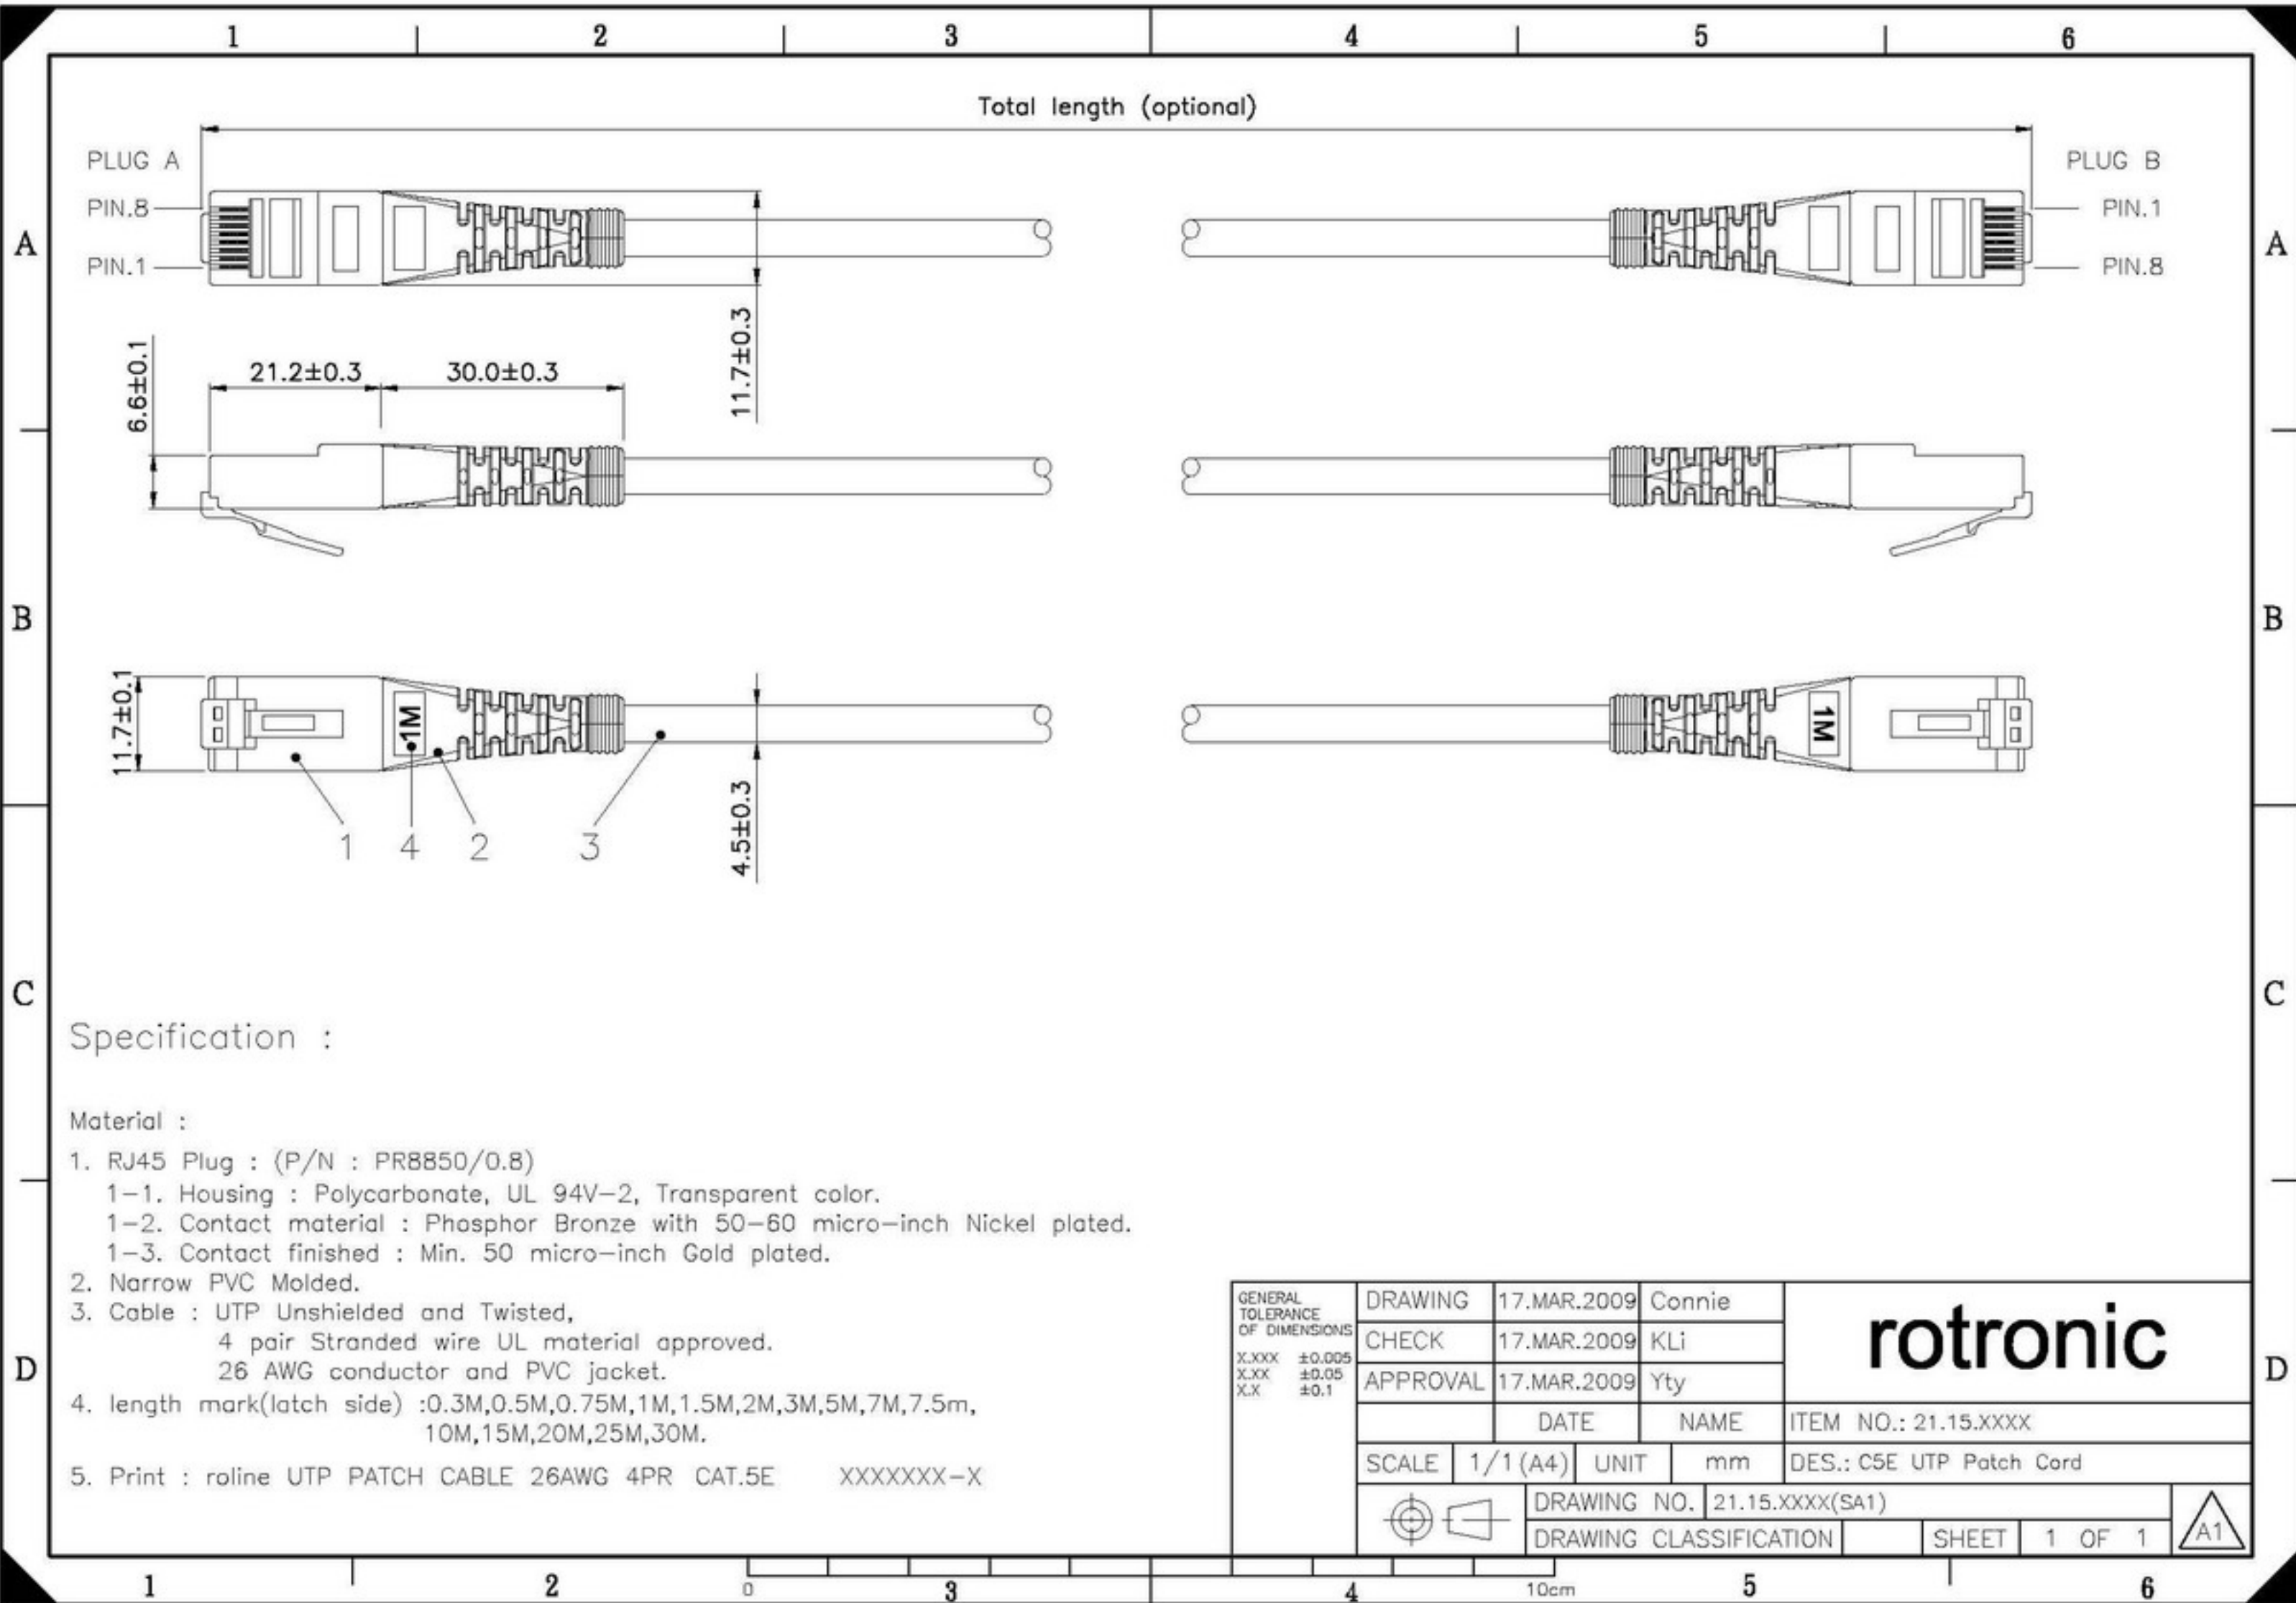

Datenblatt - Fiche technique - Data sheet

**21.15.0524**

ROLINE UTP-Patchkabel konf. Kat. 5e, blau, 0,5 m

Cordon ROLINE Cat.5e UTP confectionné, bleu, 0,5 m

ROLINE UTP Patch Cord Cat.5e, blue, 0.5 m

Specification :

Material :

1. RJ45 Plug : (P/N : PR8850/0.8)
  - 1-1. Housing : Polycarbonate, UL 94V-2, Transparent color.
  - 1-2. Contact material : Phosphor Bronze with 50-60 micro-inch Nickel plated.
  - 1-3. Contact finished : Min. 50 micro-inch Gold plated.
2. Narrow PVC Molded.
3. Cable : UTP Unshielded and Twisted,
  - 4 pair Stranded wire UL material approved.
  - 26 AWG conductor and PVC jacket.
4. length mark(latch side) :0.3M,0.5M,0.75M,1M,1.5M,2M,3M,5M,7M,7.5m, 10M,15M,20M,25M,30M.
5. Print : roline UTP PATCH CABLE 26AWG 4PR CAT.5E XXXXXX-X

GENERAL TOLERANCE OF DIMENSIONS X.XXX ±0.005 X.XX ±0.05 X.X ±0.1	DRAWING	17.MAR.2009	Connie	<b>rotronic</b>
	CHECK	17.MAR.2009	KLi	
	APPROVAL	17.MAR.2009	Yty	
		DATE	NAME	ITEM NO.: 21.15.XXXX
	SCALE 1/1 (A4)	UNIT mm	DES.: C5E UTP Patch Cord	
	DRAWING NO. 21.15.XXXX(SA1)		SHEET 1 OF 1	
	DRAWING CLASSIFICATION			